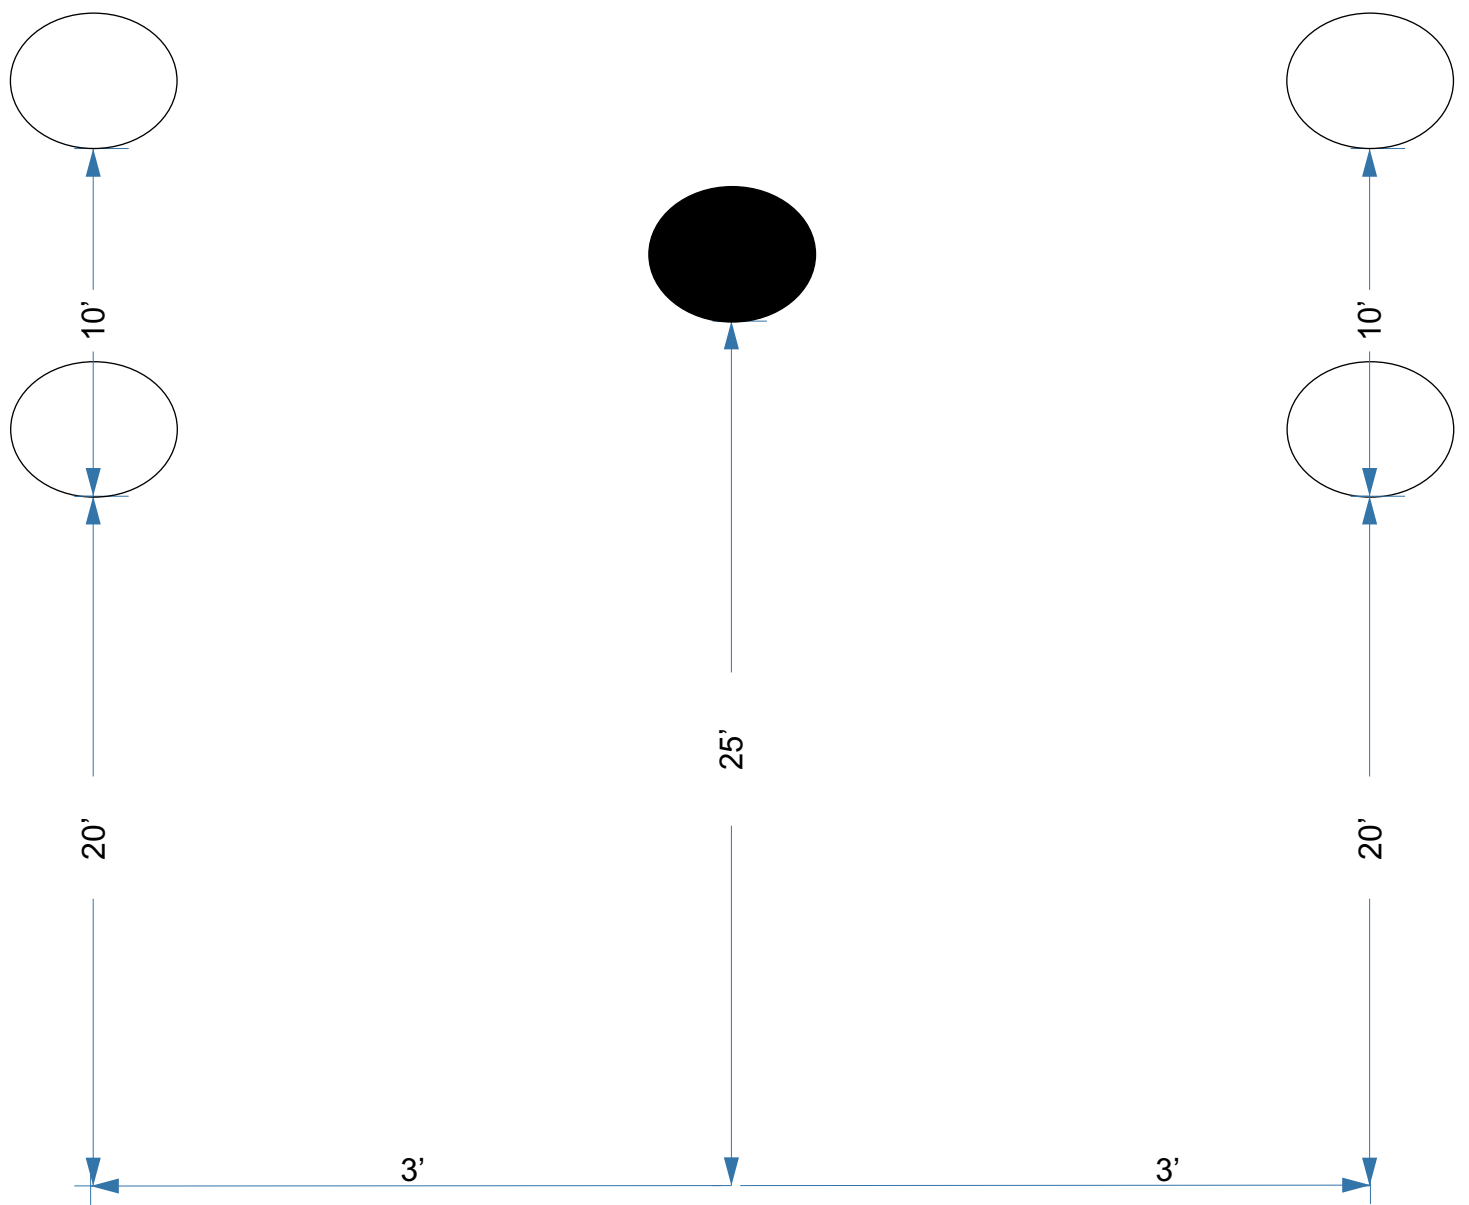

4 - 6"x8" Rectangles Top
of target 5'

Go Fast! (Yellow)

1 - 6" Round Top of Target
5' (Stop Target)

4 - 6" Round Top of target
5'

Focus (Yellow)

1 - 6" Round Top of target
5' Stop Target

2 - 5" Round Top of target 5'	In & Out
2 - 6" Round Top of target 5'	
1 - 6" Round Top of target 5' Stop target	

1 - 5" Round Top of target 5'	Speed Trap
1 - 6" Round Top of target 5'	1 - 5" Round Top of target 5' Stop target
1 - 6"x8" Rectangle Top of target 5'	