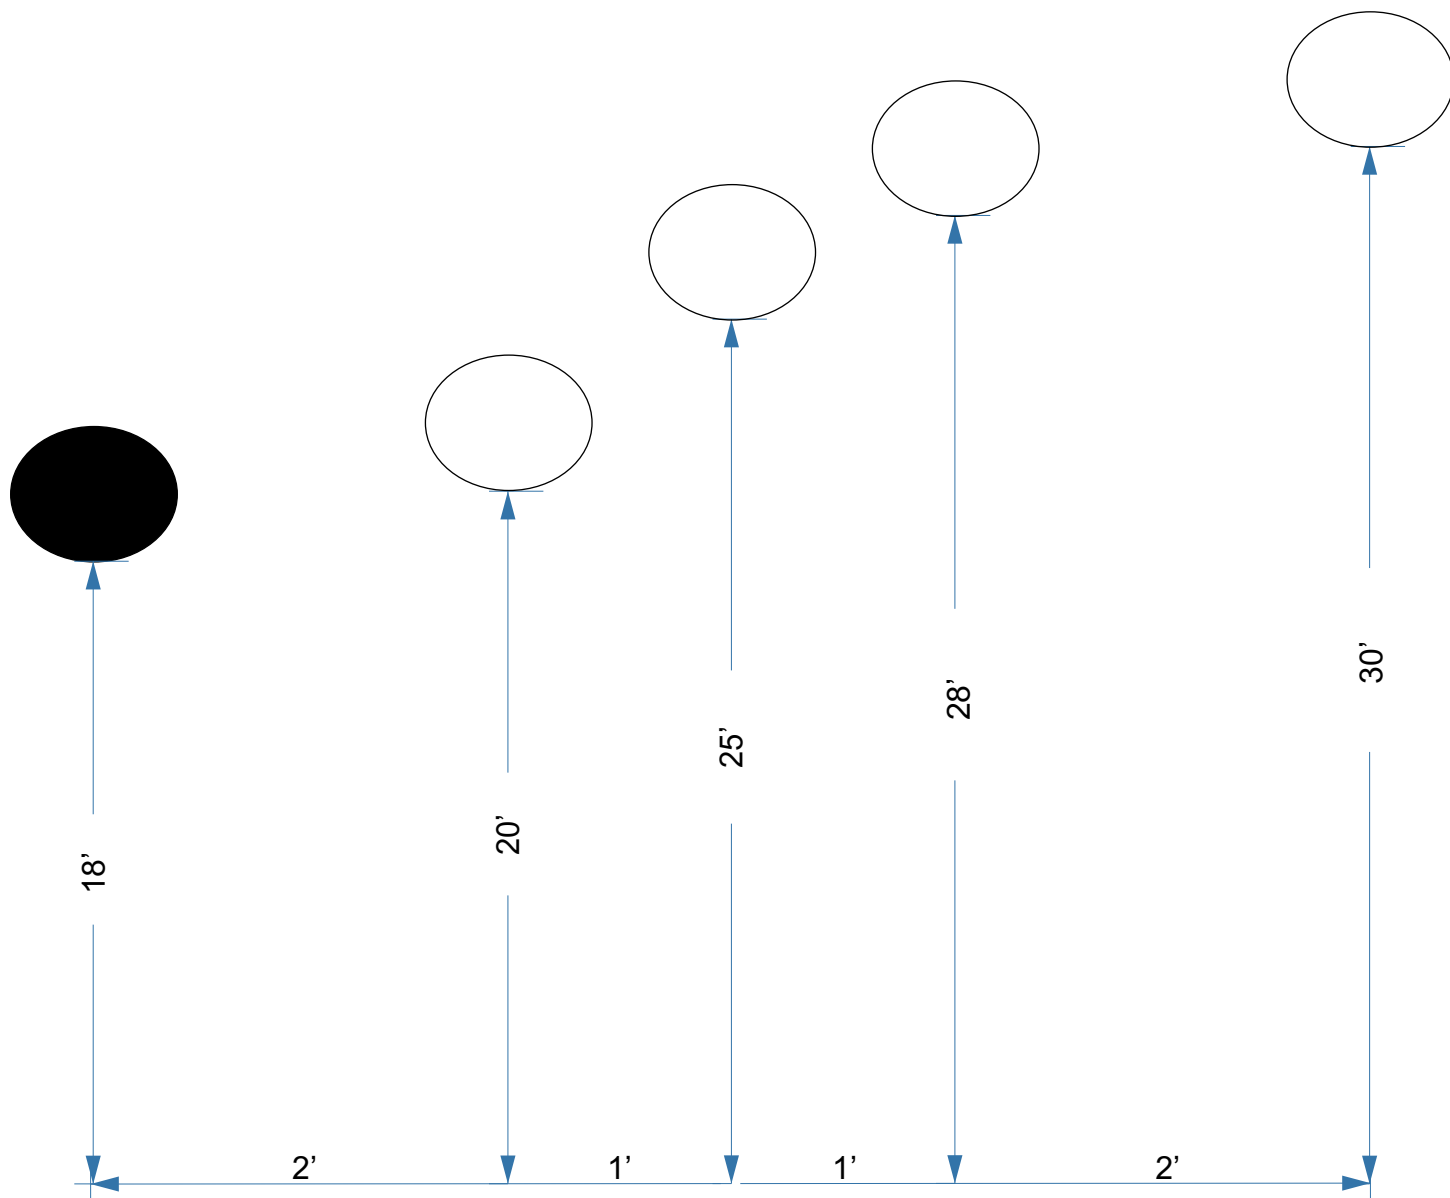

4 - 6"x8" Rectangles Top
of target 5'

Go Fast! (Yellow)

1 - 6" Round Top of Target
5' (Stop Target)

4 - 6" Round Top of target
5'

Focus (Yellow)

1 - 6" Round Top of target
5' Stop Target

2 - 5" Round Top of target 5'	In & Out
2 - 6" Round Top of target 5'	
1 - 6" Round Top of target 5' Stop target	

1 - 5" Round Top of target 5'	Speed Trap
1 - 6" Round Top of target 5'	1 - 5" Round Top of target 5' Stop target
1 - 6"x8" Rectangle Top of target 5'	